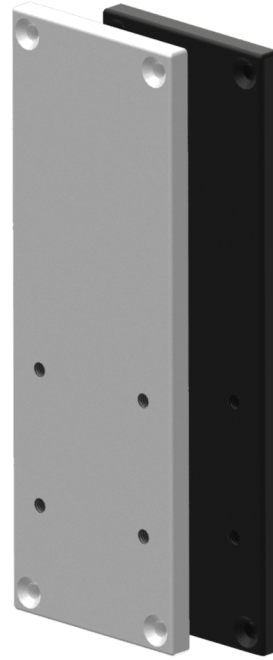

Product information:

This wall bracket is used for mounting the XENO series speakers on gypsum board (gyprock) walls, adding extra support to the bracket base.

Variants:

- WBP100/B - Black version
- WBP100/W - White version