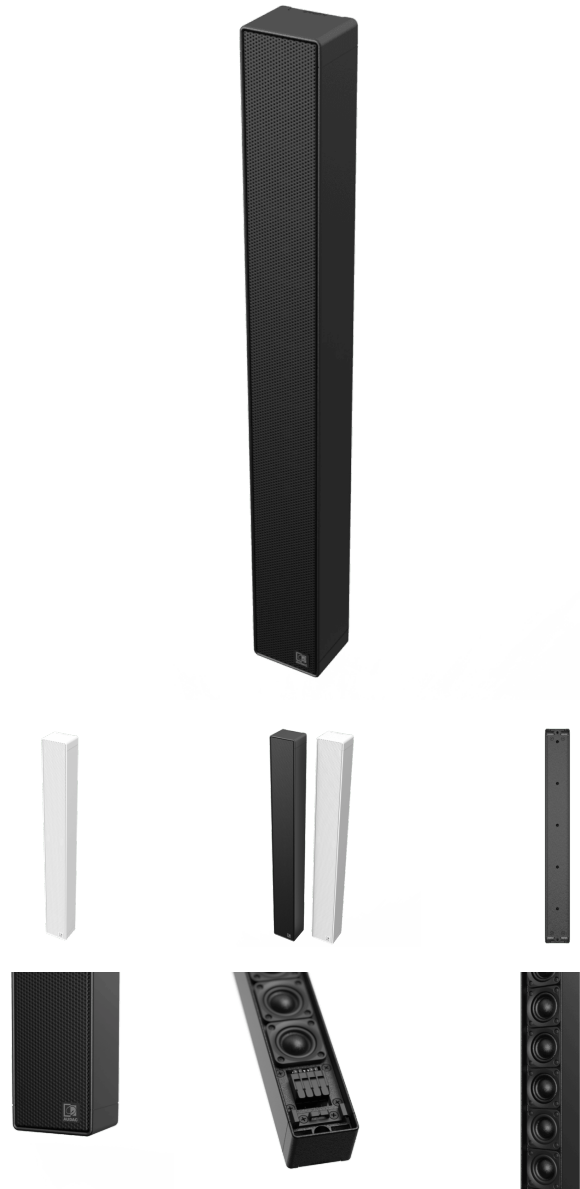

Product information:

The VIRO-C series delivers compact line array performance in an ultra-slim architectural form. Designed for precise speech intelligibility and consistent high SPL coverage, VIRO-C is ideal for high-end corporate spaces, retail environments, residential interiors, and yachting applications where sound quality and aesthetics must align seamlessly.

Featuring custom engineered 1.3 inch drivers, precise pattern control, and a wide 160 degree horizontal dispersion, the VIRO-C series ensures predictable in room performance with excellent clarity throughout the space. The aluminum housing supports ThermalDrive protection, maintaining stable operation under continuous load, while the integrated protection circuit safeguards long term reliability.

With a tool free click on grill, Snapconnect wiring, internal impedance switching, and versatile mounting options including a flush mount solution in development, the VIRO-C series combines refined installation with powerful, controlled sound in a discreet architectural design.

Applications:

- Corporate
- Education
- Residential
- Retail

Impedance:

Ω 8 Ohm Ω 32 Ohm

Usage:

Indoor