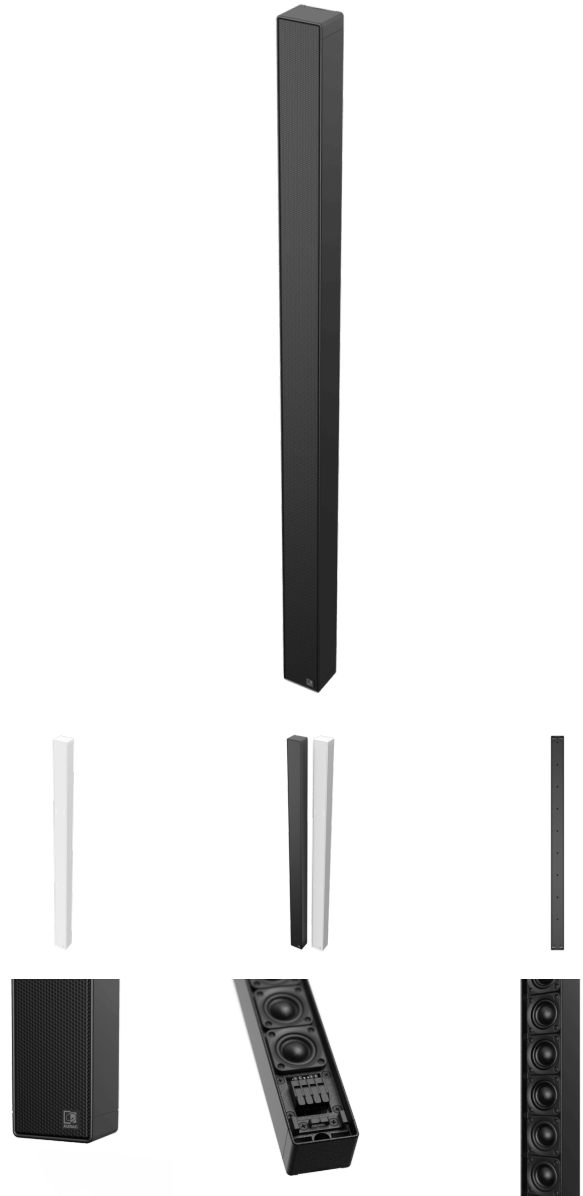

Product information:

The VIRO-C series delivers compact line array performance in an ultra-slim architectural form. Designed for precise speech intelligibility and consistent high SPL coverage, VIRO-C is ideal for high-end corporate spaces, retail environments, residential interiors, and yachting applications where sound quality and aesthetics must align seamlessly.

Featuring custom engineered 1.3 inch drivers, precise pattern control, and a wide 160 degree horizontal dispersion, the VIRO-C series ensures predictable in room performance with excellent clarity throughout the space. The aluminum housing supports ThermalDrive protection, maintaining stable operation under continuous load, while the integrated protection circuit safeguards long term reliability.

With a tool free click on grill, Snapconnect wiring, internal impedance switching, and versatile mounting options including a flush mount solution in development, the VIRO-C series combines refined installation with powerful, controlled sound in a discreet architectural design.

Applications:

- Corporate
- Education
- Residential
- Retail

Impedance:

Ω 8 Ohm Ω 16 Ohm

Usage:

Indoor