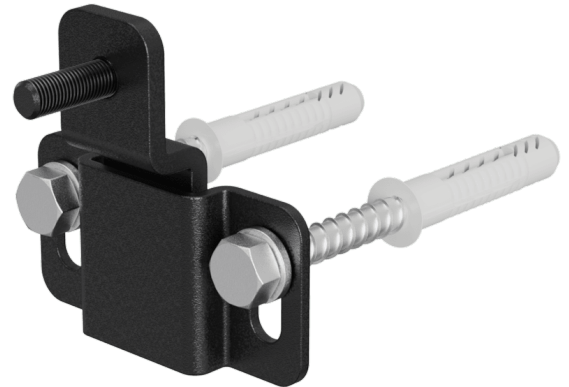

Product information:

The MBK102 is a mounting bracket that can be used to mount different kinds of bass cabinets with a limited size and weight. The simple, nevertheless very efficient principle provides an easy and quick installation. It is based on two protruding wall brackets and an L-bracket which have to be installed against the wall on the desired location. Two metal hooks and a rubber foot have to be fixed to the provided points on the bass cabinet, using the included screws. Subsequently, the metal hooks have to be hooked into the protruding part of the wall brackets while the rubber foot slides over the L-bracket, preventing accidental lift-out of the cabinet.

Variants:

- MBK102/B - Black version