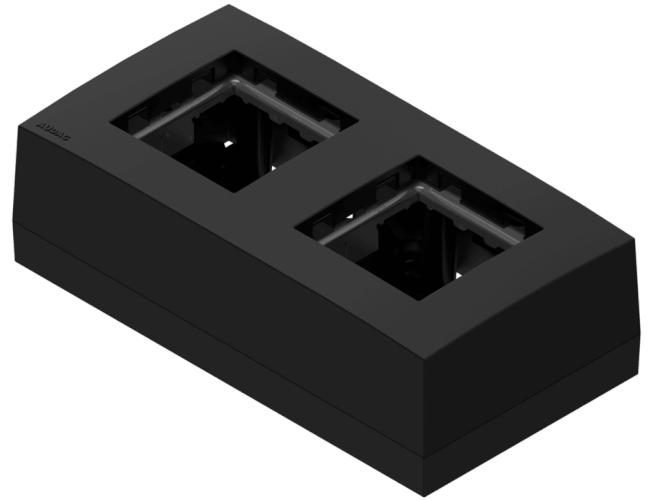

# CP45BOX2

Double surface mount box for 45x45 standard range

## Product information:

---

Double surface mount box for 45X45 standard range

## Variants:

---

- CP45BOX2/W - White version