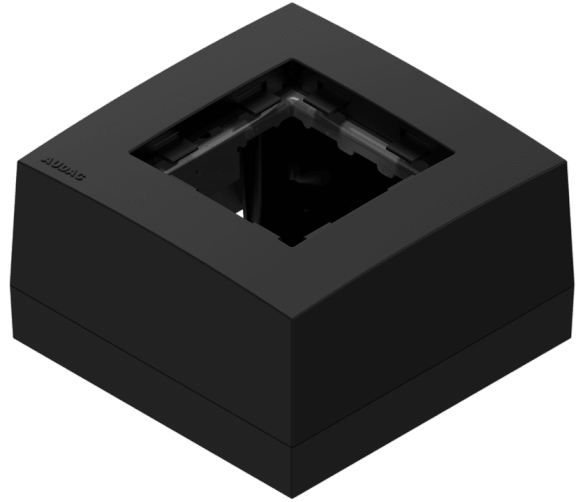

CP45BOX1

Surface mount box for 45x45 standard range

Product information:

Surface mount box for 45X45 standard range

Variants:

- CP45BOX1/W - White version