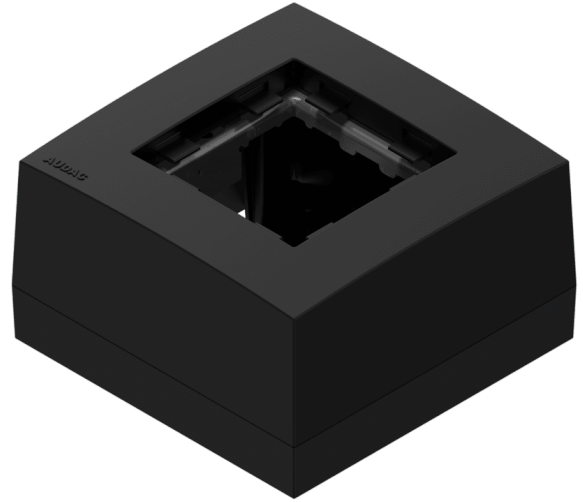

CP45BOX1

Surface mount box for 45x45 standard range

Product information:

Surface mount box for 45X45 standard range

Variants:

- CP45BOX1/W - White version