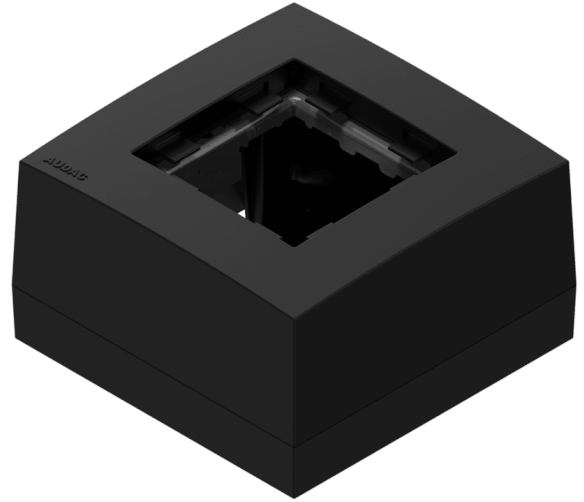

CP45BOX1

Surface mount box for 45x45 standard range

Product information:

Surface mount box for 45X45 standard range

Variants:

- CP45BOX1/W - White version