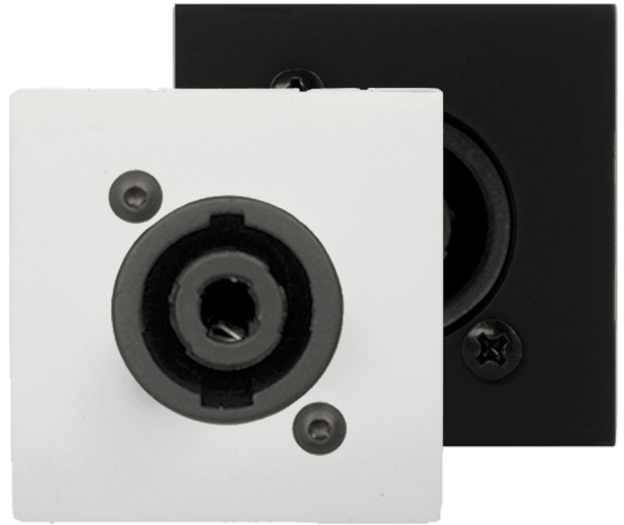

Product information:

Connection plate with Neutrik Speakon connector, designed to be used with bTicino installation materials. Available in Black (/B) & White (/W). (Mounting frame and cover plate not included)

Variants:

- CP43SPE/W - White version