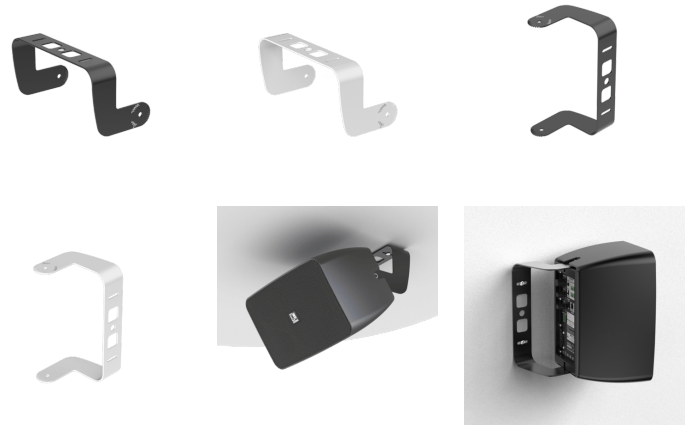

Highlights:

- For horizontal and vertical placement
- Ceiling mount possibilities

Product information:

You can rely on the MBK455 angled mounting bracket set* for an extra inclination of 90° for the ARES5A when needed. This 90° bracket makes it possible to mount the ARES5A set to a smartboard or trolley neatly concealing the bracket away. The MBK455 is also perfectly suited for mounting to various ceiling surfaces.

*ARES5A not included with the MBK455 bracket system.

Product Features:

Mounting	90° (central position) ± 30° up & 45° down tilt
Weight	0.46 kg (pair)
Construction	Zinc plated steel 2 mm
Finish	Structured powder coating
Colours	Black (RAL9005) (MBK455/B)
	White (RAL9003) (MBK455/W)