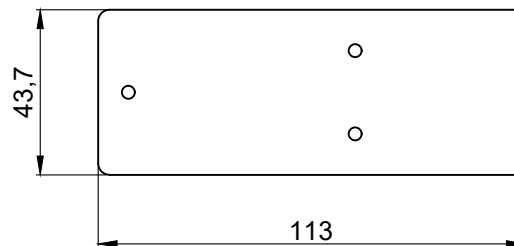

 AUDAC	MBS310 Single ear (1x)	Product description: RACK MOUNTING SET FOR HALF RACKSPACE 1U ENCLOSURES - SINGLE EAR	
	Weight: TBA	Outer dimensions: (w x h x d) 241,5 x 43,7 x 113	Unit height: 1 HE

	MBS310 Double ear (2x)		Product description: RACK MOUNTING SET FOR HALF RACKSPACE 1U ENCLOSURES - DOUBLE EAR
	Weight: TBA	Outer dimensions: (w x h x d) 24 x 43,7 x 113	Unit height: 1 HE

MBS310 Coupler (2x)	Product description: RACK MOUNTING SET FOR HALF RACKSPACE 1U ENCLOSURES - COUPLER	
	Weight: TBA	Outer dimensions: (w x h x d) 69,5 x 29,5 x 2,5