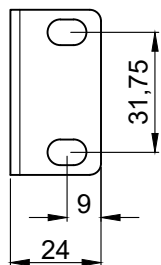

 AUDAC	MBS310 Single ear (1x)	Product description: RACK MOUNTING SET FOR HALF RACKSPACE 1U ENCLOSURES - SINGLE EAR	
	Weight: TBA	Outer dimensions: (w x h x d) 241,5 x 43,7 x 113	Unit height: 1 HE

	MBS310 Double ear (2x)		Product description: RACK MOUNTING SET FOR HALF RACKSPACE 1U ENCLOSURES - DOUBLE EAR
	Weight: TBA	Outer dimensions: (w x h x d) 24 x 43,7 x 113	Unit height: 1 HE

MBS310 Coupler (2x)	Product description: RACK MOUNTING SET FOR HALF RACKSPACE 1U ENCLOSURES - COUPLER	
	Weight: TBA	Outer dimensions: (w x h x d) 69,5 x 29,5 x 2,5