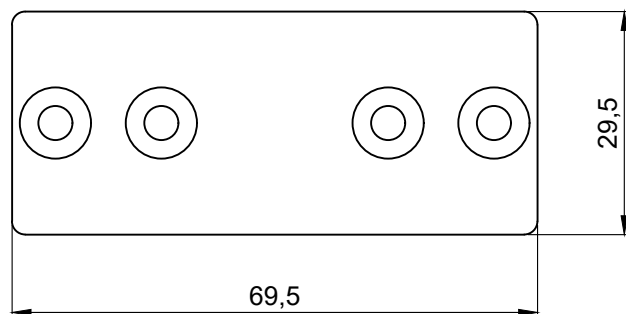

 AUDAC	MBS310 Single ear (1x)	Product description: RACK MOUNTING SET FOR HALF RACKSPACE 1U ENCLOSURES - SINGLE EAR	
	Weight: TBA	Outer dimensions: (w x h x d) 241,5 x 43,7 x 113	Unit height: 1 HE

	MBS310 Double ear (2x)		Product description: RACK MOUNTING SET FOR HALF RACKSPACE 1U ENCLOSURES - DOUBLE EAR
	Weight: TBA	Outer dimensions: (w x h x d) 24 x 43,7 x 113	Unit height: 1 HE

MBS310 Coupler (2x)	Product description: RACK MOUNTING SET FOR HALF RACKSPACE 1U ENCLOSURES - COUPLER	
	Weight: TBA	Outer dimensions: (w x h x d) 69,5 x 29,5 x 2,5